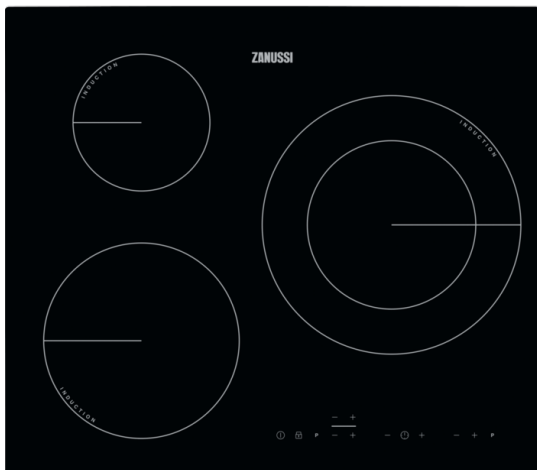

ZM6233IOK BI Hob

Maximum ease and flexibility thanks to the hob's three zones

The three cooking zones on this hob give you the most useful cooking options. With two single zones and one double zone, you can easily cook with a wide variety of pans.

More Benefits :

- Heat-booster function for faster cooking
- Instant-response hob for fewer spills, less cleaning
- Induction cooking for less energy use

Features :

- Hob type: Induction
- Frameless hob
- Touch-control
- Controls position: Front Right
- Illuminated controls
- Induction zones with power booster function
- Pot detection
- Left front zone: Induction , 2300/3700W/210mm
- Left rear zone: Induction , 1400W/145mm
- Middle front zone: No , 0W/0mm
- Middle rear zone: No , 0W/0mm
- Right front zone: Induction , 1800/2800/3500/3700W/180/280mm
- Right rear zone: No , 0W/0mm
- Automatic fast heating up
- Key-lock function
- Child safety lock function
- Automatic safety switch off
- Acoustic signal
- Timer function
- Residual heating indicator: 7 Segments
- Easy installation thanks to snap-in system
- Main colour: Black
- Touch Controls